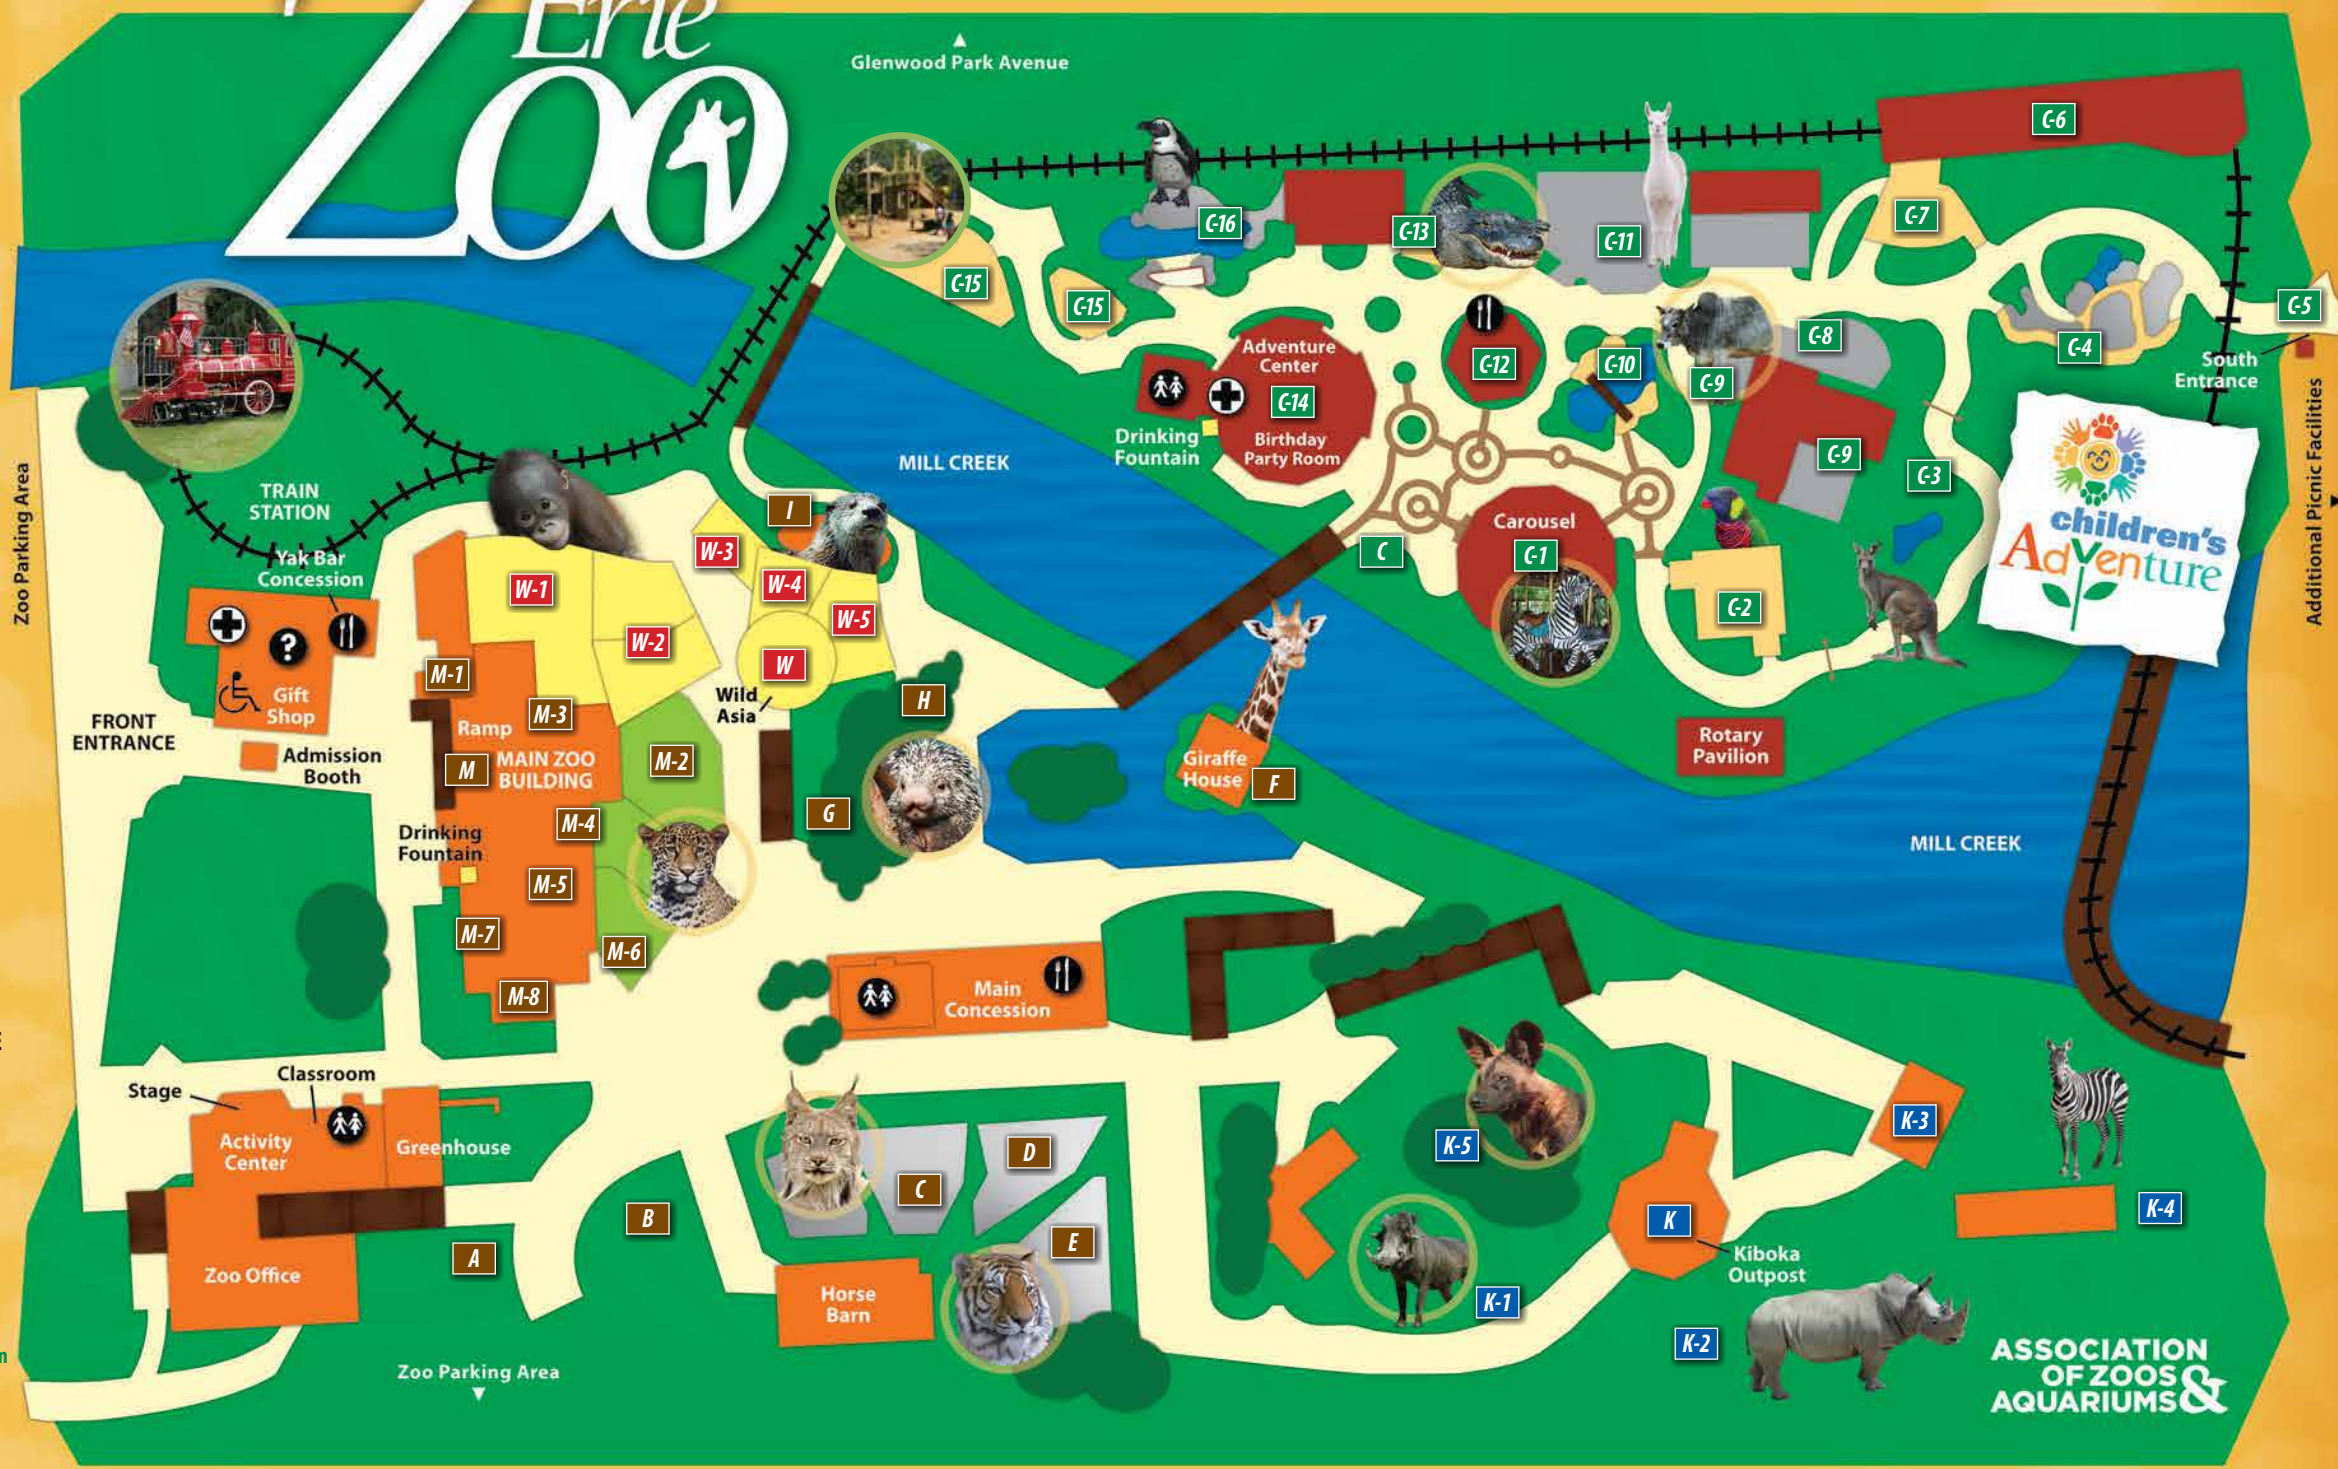

Erie Zoo

- M MAIN BUILDING**
- M-1 Lemur
- M-2 Lion
- M-3 Lion
- M-4 Serval / Jaguars
- M-5 Naked Mole Rat
- M-6 Caracal
- M-7 Meerkat
- M-8 African Waterbirds Exhibit

- W WILD ASIA**
- W-1 Orangutan
- W-2 Siamang / White Cheek Gibbon
- W-3 Visayan Warty Pig
- W-4 Asian Reptiles
- W-5 Red Panda

- A** Chicken Coop
- B** Corral
- C** Canadian Lynx
- D** Amur Leopard
- E** Amur Tiger

- K KIBOKA OUTPOST**
- K-1 Warthog
- K-2 White Rhino
- K-3 The "Hide"
- K-4 Zebra
- K-5 African Wild Dog

- F** Reticulated Giraffe
- G** Prehensile-Tailed Porcupine
- H** Golden Lion Tamarin / Sloth / Agouti
- I** North American River Otter

- C CHILDREN'S ADVENTURE**
- C-1 Wildlife Carousel
- C-2 Wings of Wonder Aviary
- C-3 Australian Walkabout
- C-4 Mystery Mountain
- C-5 South Entrance
- C-6 Train Tunnel
- C-7 Wild Things Theater
- C-8 Goat
- C-9 Zebu
- C-10 Children's Adventure Garden
- C-11 Llama / Alpaca
- C-12 Concession Stand
- C-13 Gator Bayou
- C-14 Adventure Center / Birthday Party Room
- C-15 Play Area
- C-16 Penguin Coast

- Emergency Station
- Restrooms
- Visitor Information
- Refreshments