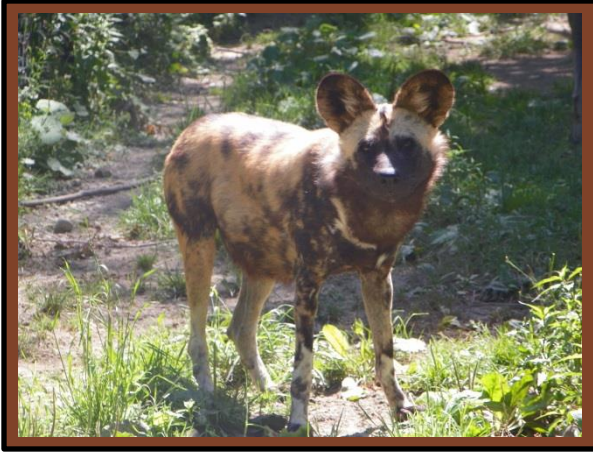

# African Wild Dog

Erie  
**ZOO**

**Habitat:** African savanna

**Size:** 35 to 80 pounds; 24-31 inches tall; 30-44 inches long

**Life Span:** Approx. 10 years

**Diet:** hares, impalas, zebras, wildebeest, etc.

**Reproduction:** Only the alpha male and female mate. Can have up to 19 puppies!