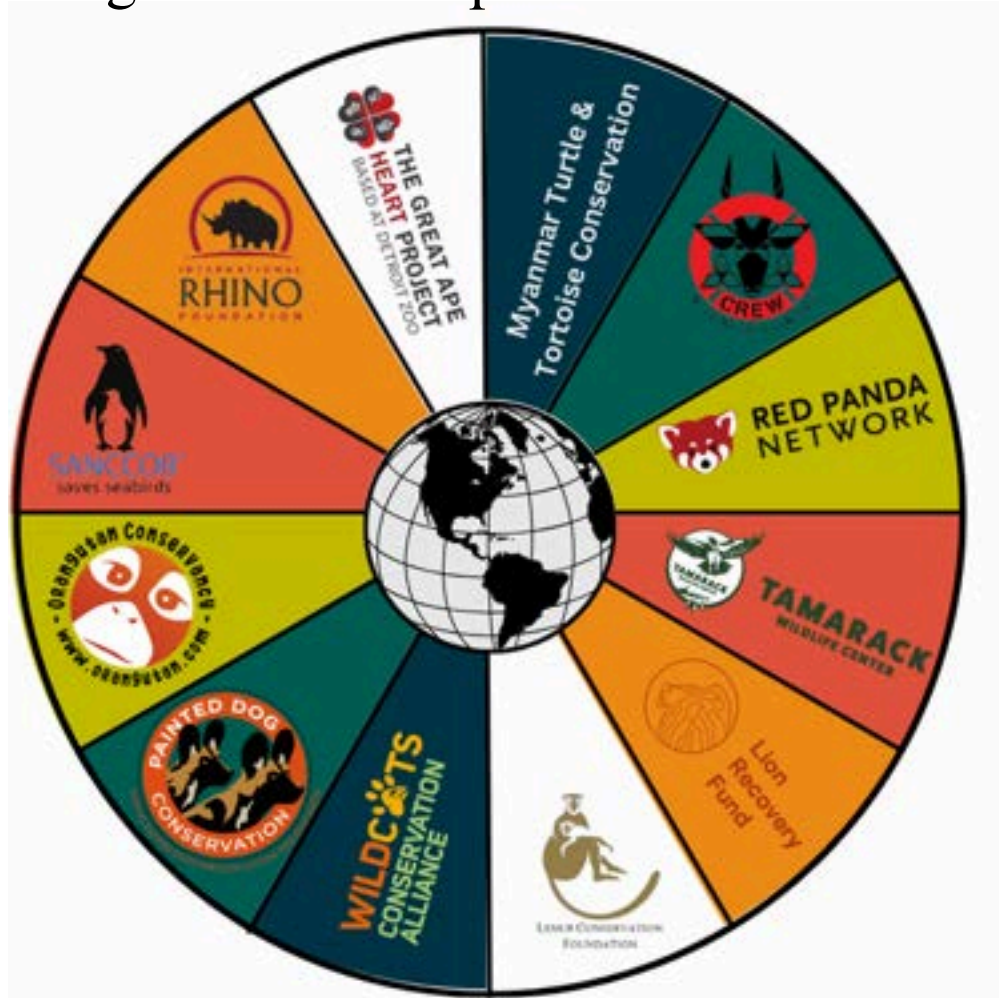

What started as a small collection of animals has grown into an institution that provides visitors of all ages the chance to connect with over 300 animals from across the globe. From the big cats and adorable otters to the smallest amphibians, the zoo has inspired generations of animal and nature lovers.

# Visitor & Member Stats

300,000

Community Members  
Served Annually

6804

Member Households

22,000

Education Participants  
Annually

105,000

Website Users  
Annually

17.7K

Instagram Followers

48K

Facebook Followers

5%  
of Revenue Provided by  
Government Funding

## Global Conservation Organization Impact

We contribute funds to 12 conservation organizations in over 5 different countries.